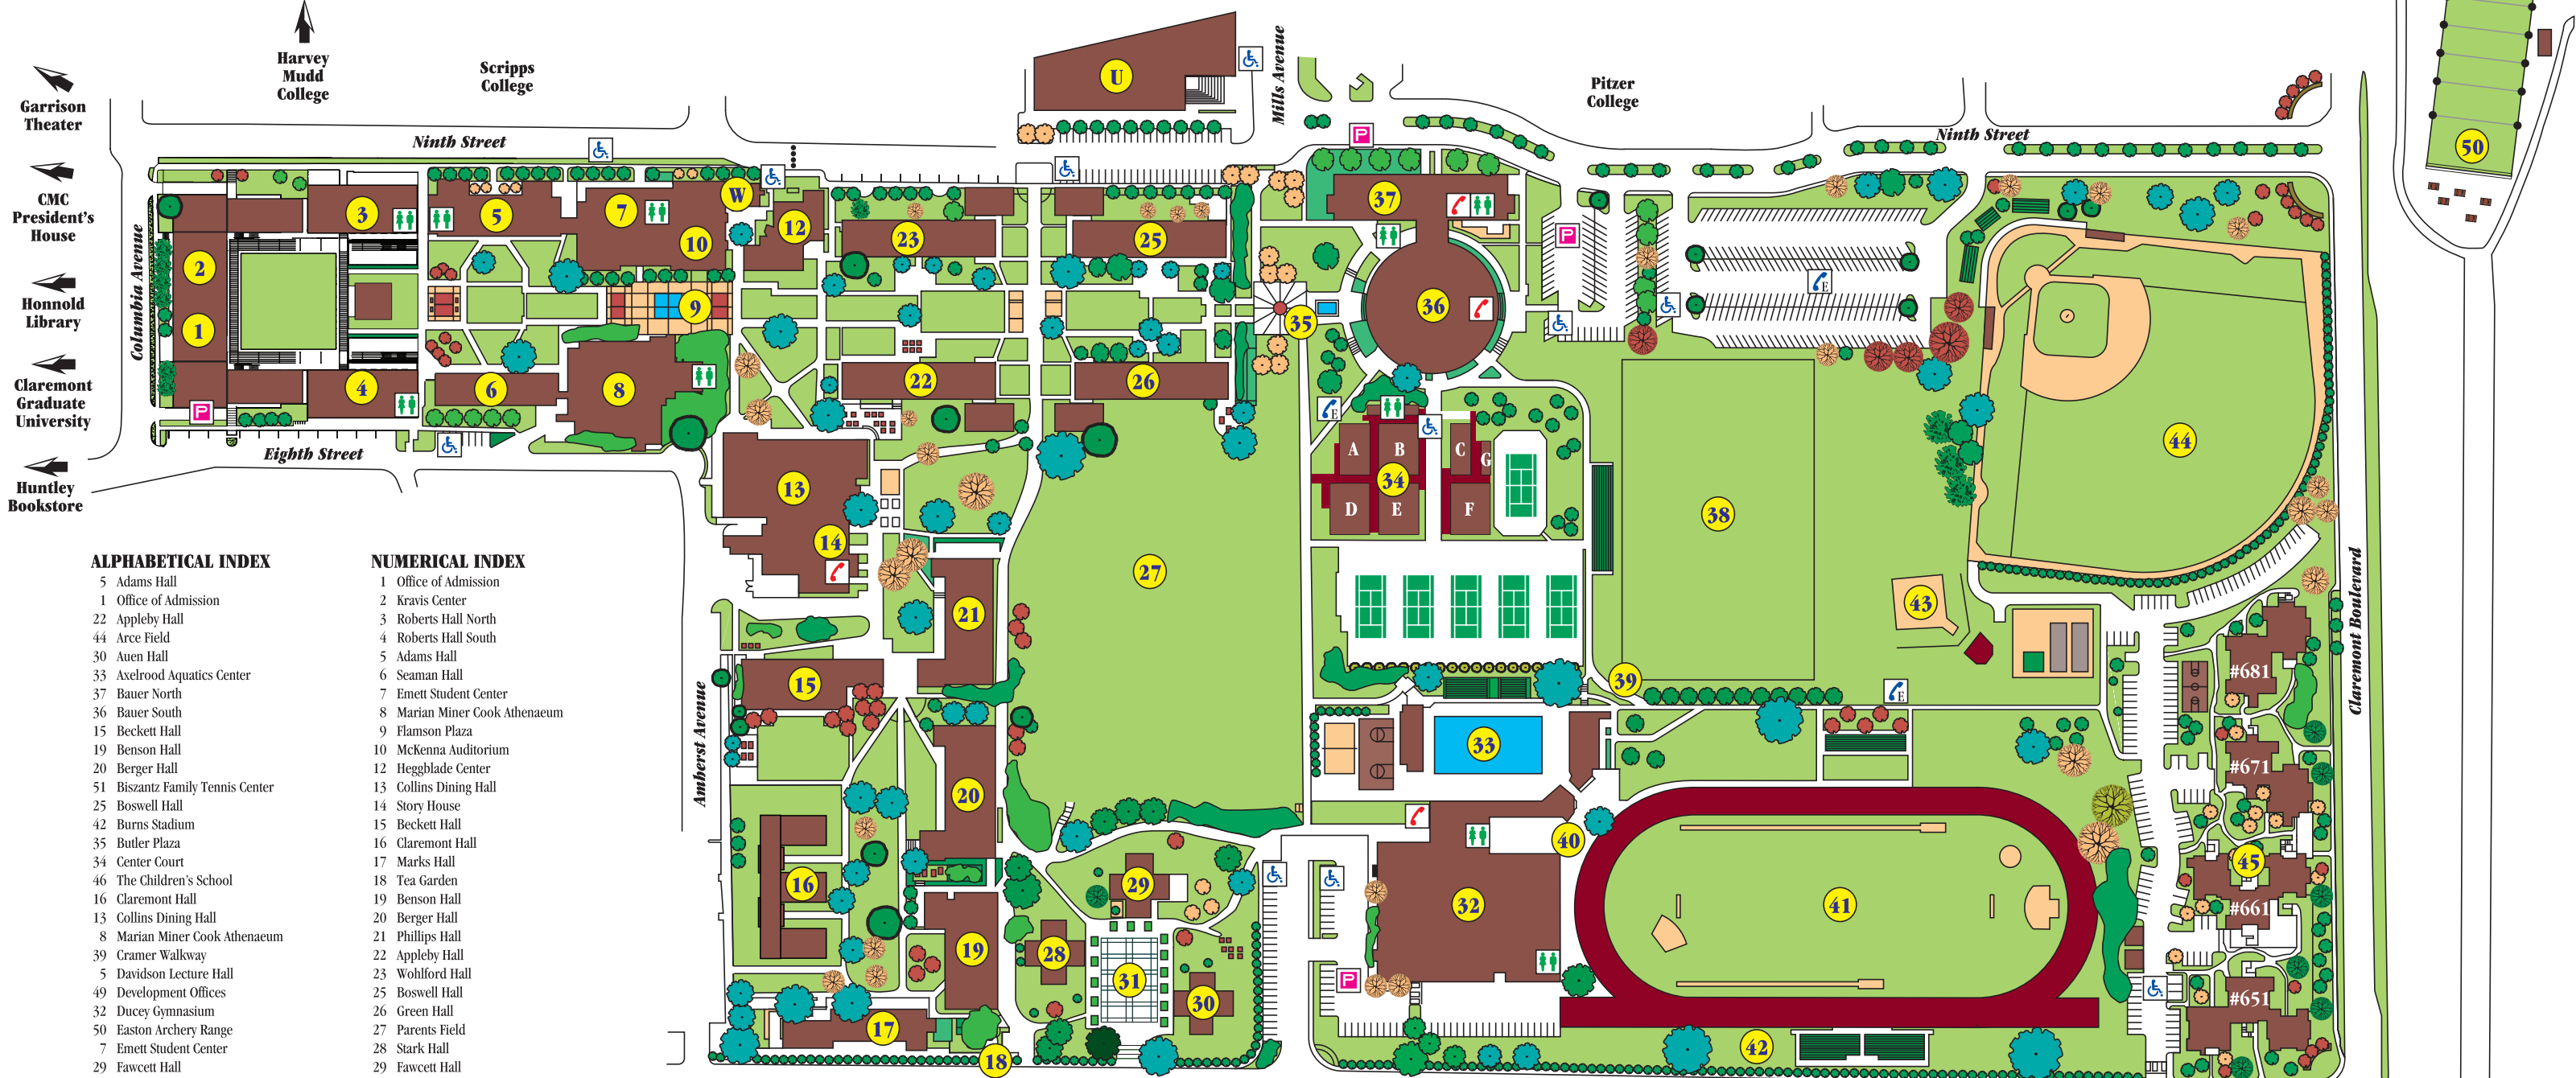

- ➔ Garrison Theater
- ➔ CMC President's House
- ➔ Honnold Library
- ➔ Claremont Graduate University
- ➔ Huntley Bookstore

ALPHABETICAL INDEX

- 5 Adams Hall
- 1 Office of Admission
- 22 Appleby Hall
- 44 Arce Field
- 30 Auen Hall
- 33 Axelrod Aquatics Center
- 37 Bauer North
- 36 Bauer South
- 15 Beckett Hall
- 19 Benson Hall
- 20 Berger Hall
- 51 Bisantz Family Tennis Center
- 25 Boswell Hall
- 42 Burns Stadium
- 35 Butler Plaza
- 34 Center Court
- 46 The Children's School
- 16 Claremont Hall
- 13 Collins Dining Hall
- 8 Marian Miner Cook Athenaeum
- 39 Cramer Walkway
- 5 Davidson Lecture Hall
- 49 Development Offices
- 32 Ducey Gymnasium
- 50 Easton Archery Range
- 7 Emmett Student Center
- 29 Fawcett Hall
- 1 Financial Aid Office
- 9 Flamson Plaza
- 37 Founders Room
- 31 Gould Plaza
- 26 Green Hall
- 47 Hammer Throw
- 12 Heggblade Center
- W International Place
- U W. M. Keck Science Center
- 2 Kravis Center
- 17 Marks Hall
- 10 McKenna Auditorium
- 48 Mills Avenue Offices
- 27 Parents Field
- 21 Phillips Hall
- 36 Pickford Auditorium
- 38 Pritzlaff Field
- 40 Reichardt Plaza
- 3 Roberts Hall North
- 4 Roberts Hall South
- 6 Seaman Hall
- 43 Softball Field
- 28 Stark Hall
- 14 Story House
- 45 Student Apartments
- 18 Tea Garden
- 32 Wells Fitness Center
- 23 Wohlford Hall
- 41 Zinda Field

NUMERICAL INDEX

- 1 Office of Admission
- 2 Kravis Center
- 3 Roberts Hall North
- 4 Roberts Hall South
- 5 Adams Hall
- 6 Seaman Hall
- 7 Emmett Student Center
- 8 Marian Miner Cook Athenaeum
- 9 Flamson Plaza
- 10 McKenna Auditorium
- 12 Heggblade Center
- 13 Collins Dining Hall
- 14 Story House
- 15 Beckett Hall
- 16 Claremont Hall
- 17 Marks Hall
- 18 Tea Garden
- 19 Benson Hall
- 20 Berger Hall
- 21 Phillips Hall
- 22 Appleby Hall
- 23 Wohlford Hall
- 25 Boswell Hall
- 26 Green Hall
- 27 Parents Field
- 28 Stark Hall
- 29 Fawcett Hall
- 30 Auen Hall
- 31 Gould Plaza
- 32 Ducey Gymnasium
- 33 Axelrod Aquatics Center
- 34 Center Court
- 35 Butler Plaza
- 36 Bauer South
- 37 Bauer North
- 38 Pritzlaff Field
- 39 Cramer Walkway
- 40 Reichardt Plaza
- 41 Zinda Field
- 42 Burns Stadium
- 43 Softball Field
- 44 Arce Field
- 45 Student Apartments
- 46 The Children's School
- 47 Hammer Throw
- 48 Mills Avenue Offices
- 49 Development Offices
- 50 Easton Archery Range
- 51 Bisantz Family Tennis Center
- U W. M. Keck Science Center
- W International Place